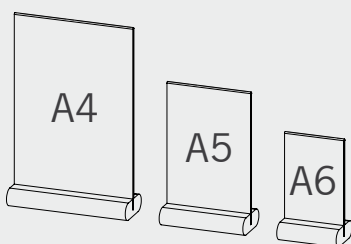

EN wood meets acrylic: the double-sided counter display snaprex wood scores with its elegant wooden base and its classic info-pocket made of strong acrylic. you can insert single sheets quickly and easily and change them anytime you want. the two-sided display for counter and desk snaprex wood is perfect as information holder, menu and price tag display for hotels, restaurants, shops and showrooms.

create e stampate il layout semplicemente con il pc
layout am eigenen pc gestalten und ausdrucken
 design and print with your own workstation

1
SNLA4

information

snaprex wood

1	SNLA4	snaprex wood A4, 1pc
2	SNLA5	snaprex wood A5, 1pc
3	SNLA6	snaprex wood A6, 1pc